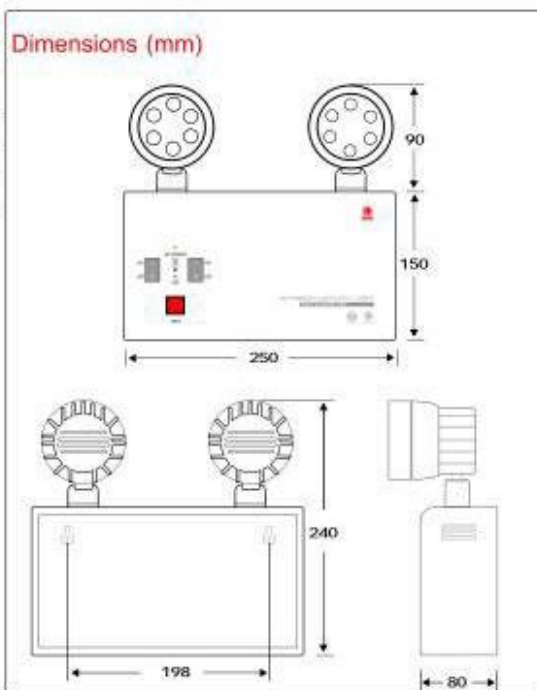

Specification

Input Voltage	220V / 50Hz
LED Lamp Power	9W / Bulb
Color Temperature	5,500 - 6,500K
Rated Beam Angle	36°
Battery Type / Size	Sealed Lead-Acid 6V4.5Ah
Battery cut-off Voltage	1.60-1.75V / Cell
Charging Mode	Constant voltage&Limit current
Charging Current	450mA
Charging Time	10-15Hrs.
Backup Time	2.0Hrs.
Housing	Steel sheet, 1mm. Thick Coated with Powder Paint.
Dimension (HxLxD)	250 x 240 x 80 mm.
Weight	2.63kg.

Dimensions (mm)

New Products - 1 Mar 2015

B